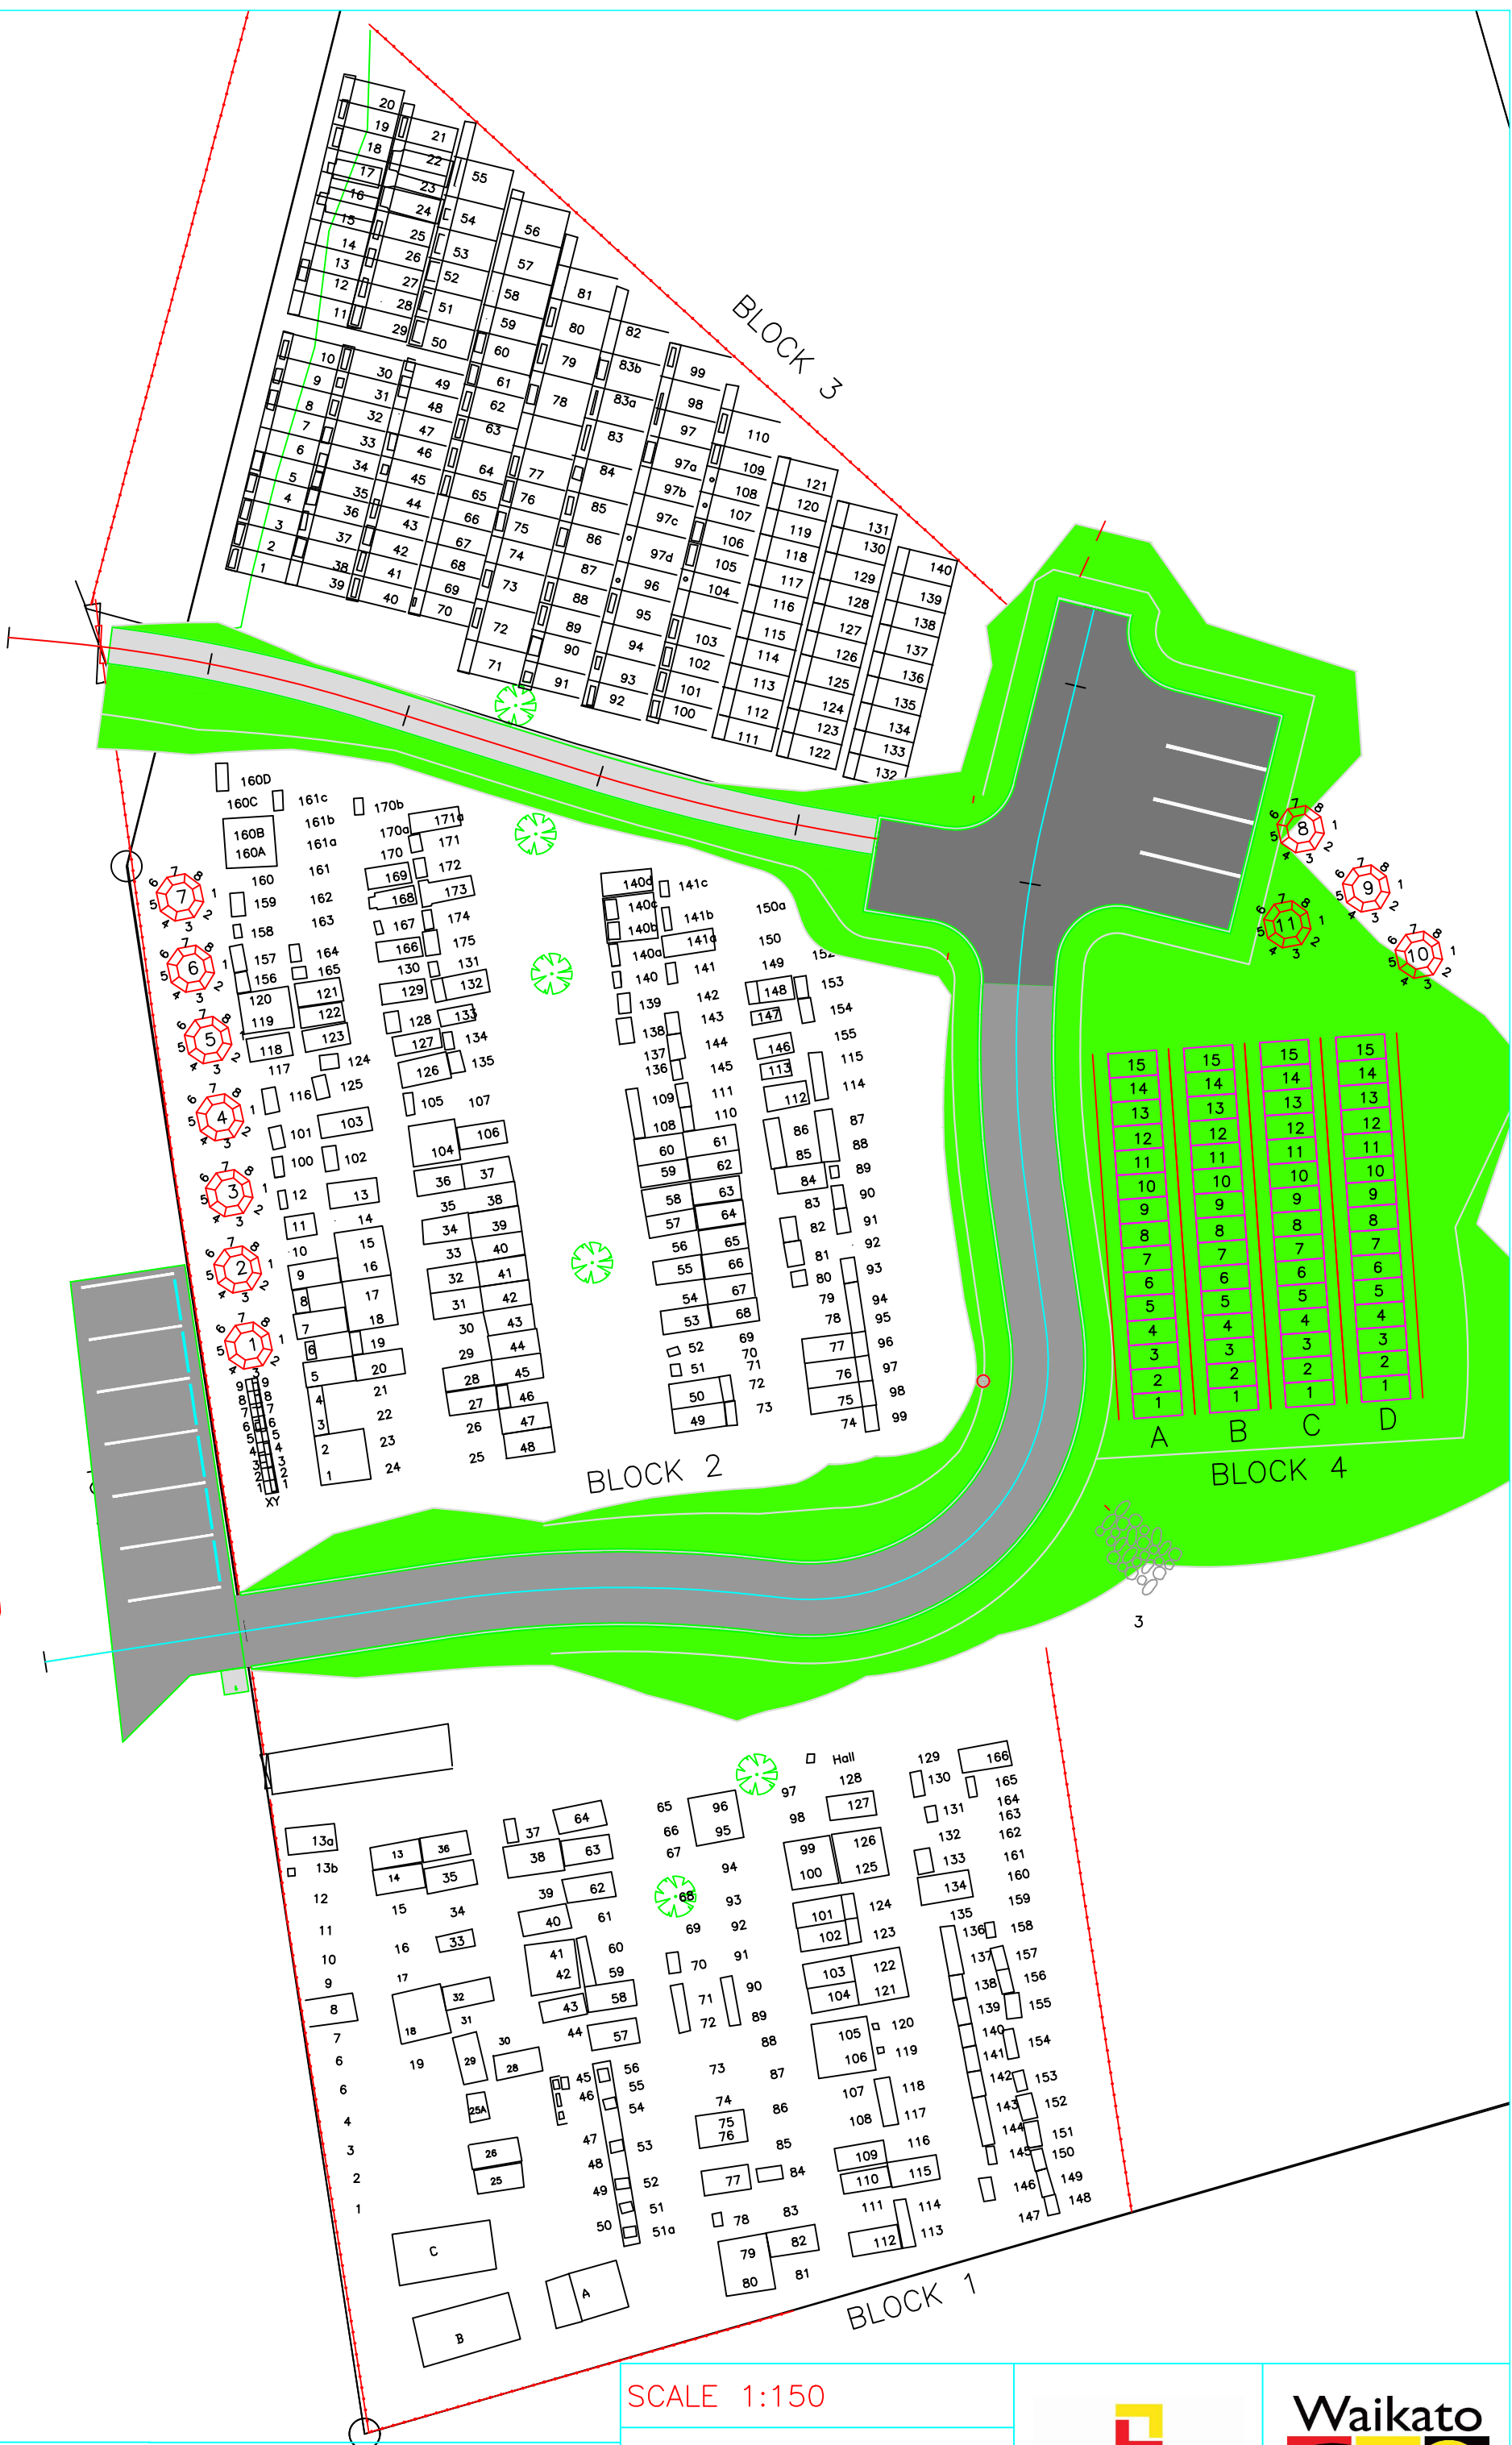

TE WHEORO ROAD

Rangariri Cemetery

SCALE 1:150
 DATE: MAY 2019
 ORIGINAL PLAN SIZE: A1